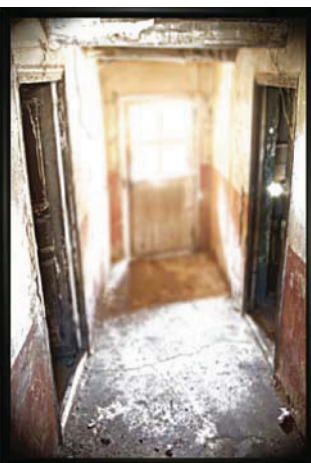

8. Chozas de Abajo 3.34pm 14.06.2008

156 x 106 cm