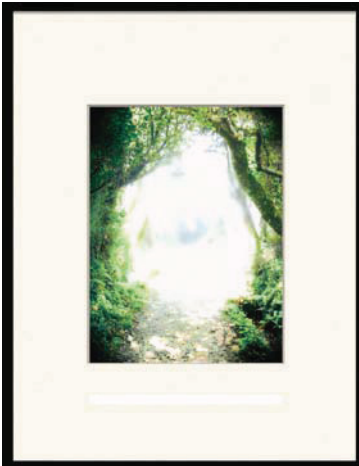

# camino

kim demuth

9 sept- 2 oct 2010

Kim Demuth's *Camino* is the inaugural exhibition at Beam Contemporary. With *Camino*, Demuth presents a series of unique photographic objects inspired by his journey across Spain on the El Camino de Santiago pilgrimage. Using photographs taken during this 900km walk as his raw material, Demuth then combines, alters and transforms these photographic fragments. The resulting image-objects are no longer simply documents of the walk, but instead create an almost dream-like space that lies somewhere between fiction and reality. These visions beckon the viewer to enter their constructed world.

1. Bilbao 1.30am 16.05.2008

36 x 48 cm

2. Camino Dia 27

90 x 70 cm

3. Camino Dia 29

113 x 163 cm

4. Camino Dia 31

90 x 70 cm