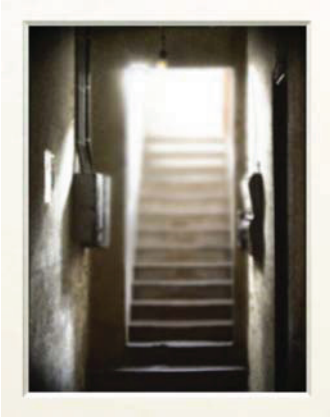

# camino

kim demuth

9 sept- 2 oct 2010

Kim Demuth's *Camino* is the inaugural exhibition at Beam Contemporary. With *Camino*, Demuth presents a series of unique photographic objects inspired by his journey across Spain on the El Camino de Santiago pilgrimage. Using photographs taken during this 900km walk as his raw material, Demuth then combines, alters and transforms these photographic fragments. The resulting image-objects are no longer simply documents of the walk, but instead create an almost dream-like space that lies somewhere between fiction and reality. These visions beckon the viewer to enter their constructed world.

1. Bilbao 1.30am 16.05.2008

36 x 48 cm

2. Camino Dia 27

90 x 70 cm

3. Camino Dia 29

113 x 163 cm

4. Camino Dia 31

90 x 70 cm